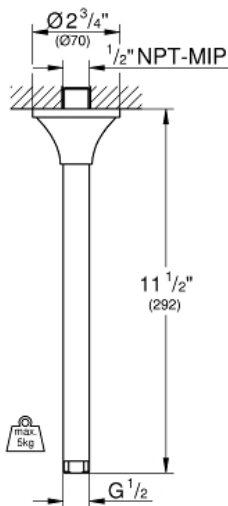

RAINSHOWER GRANDERA

11 1/2" Shower Arm

MODEL # 27984EN0

Pure Freude
an Wasser

GROHE

Product Description:
RAINSHOWER GRANDERA
11 1/2" Shower Arm

Standard Specification:

- Metal
- 1/2" NPT connection thread(s)
- Grandera escutcheon
- **GROHE StarLight** finish
- Suitable for all Grandera shower heads

Applicable Codes & Standards:

- Energy Policy Act of 1992
- ASME A112.18.1/CSA B125.1

Color:

- 27984EN0 Brushed Nickel InfinityFinish